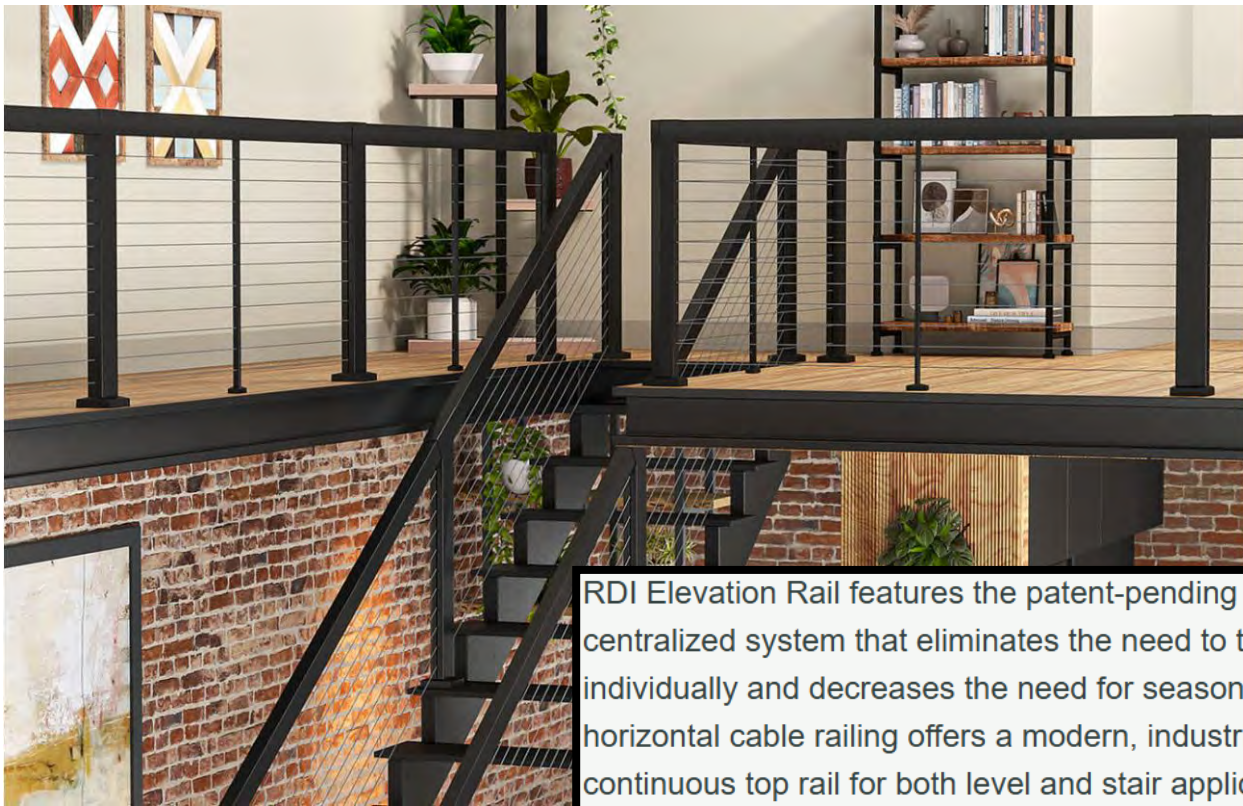

## OneTen™

The OneTen built-in tensioning control system eliminates the need to tension each cable individually and decreases the need for seasonal adjustments.

RDI Elevation Rail features the patent-pending OneTen™ built-in centralized system that eliminates the need to tension each cable individually and decreases the need for seasonal adjustments. This horizontal cable railing offers a modern, industrial design and a continuous top rail for both level and stair applications. This horizontal cable railing offers unobstructed views and can be used indoors or outdoors.