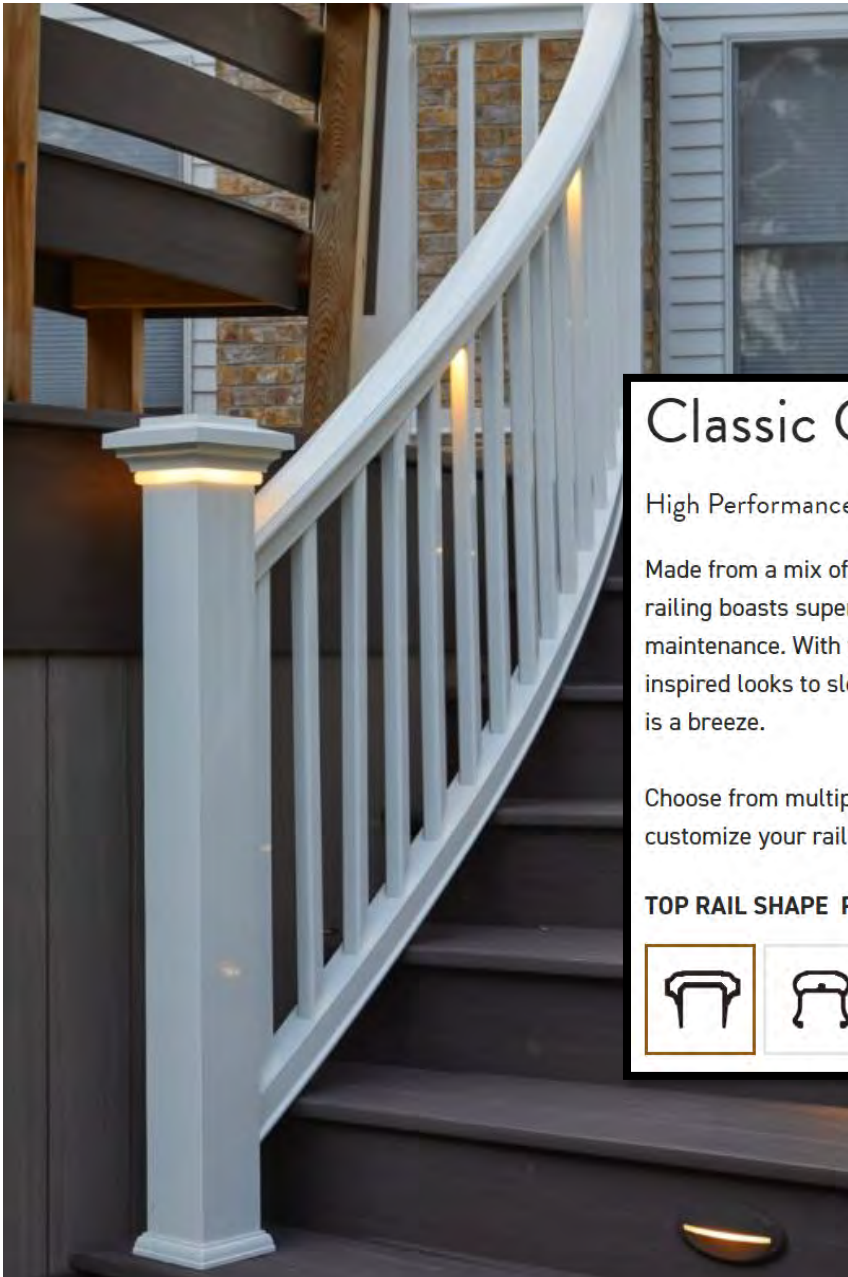

TimberTech®

Classic Composite Series

High Performance & Design Versatility

Made from a mix of recycled wood and plastic fibers, TimberTech composite railing boasts superior durability to wood, while being extremely low maintenance. With the most customization options, from traditional milled-wood-inspired looks to sleek, contemporary designs, mixing and matching components is a breeze.

Choose from multiple top rail design, infill options, and other accessories to customize your railing. [See options.](#)

TOP RAIL SHAPE Premier Rail